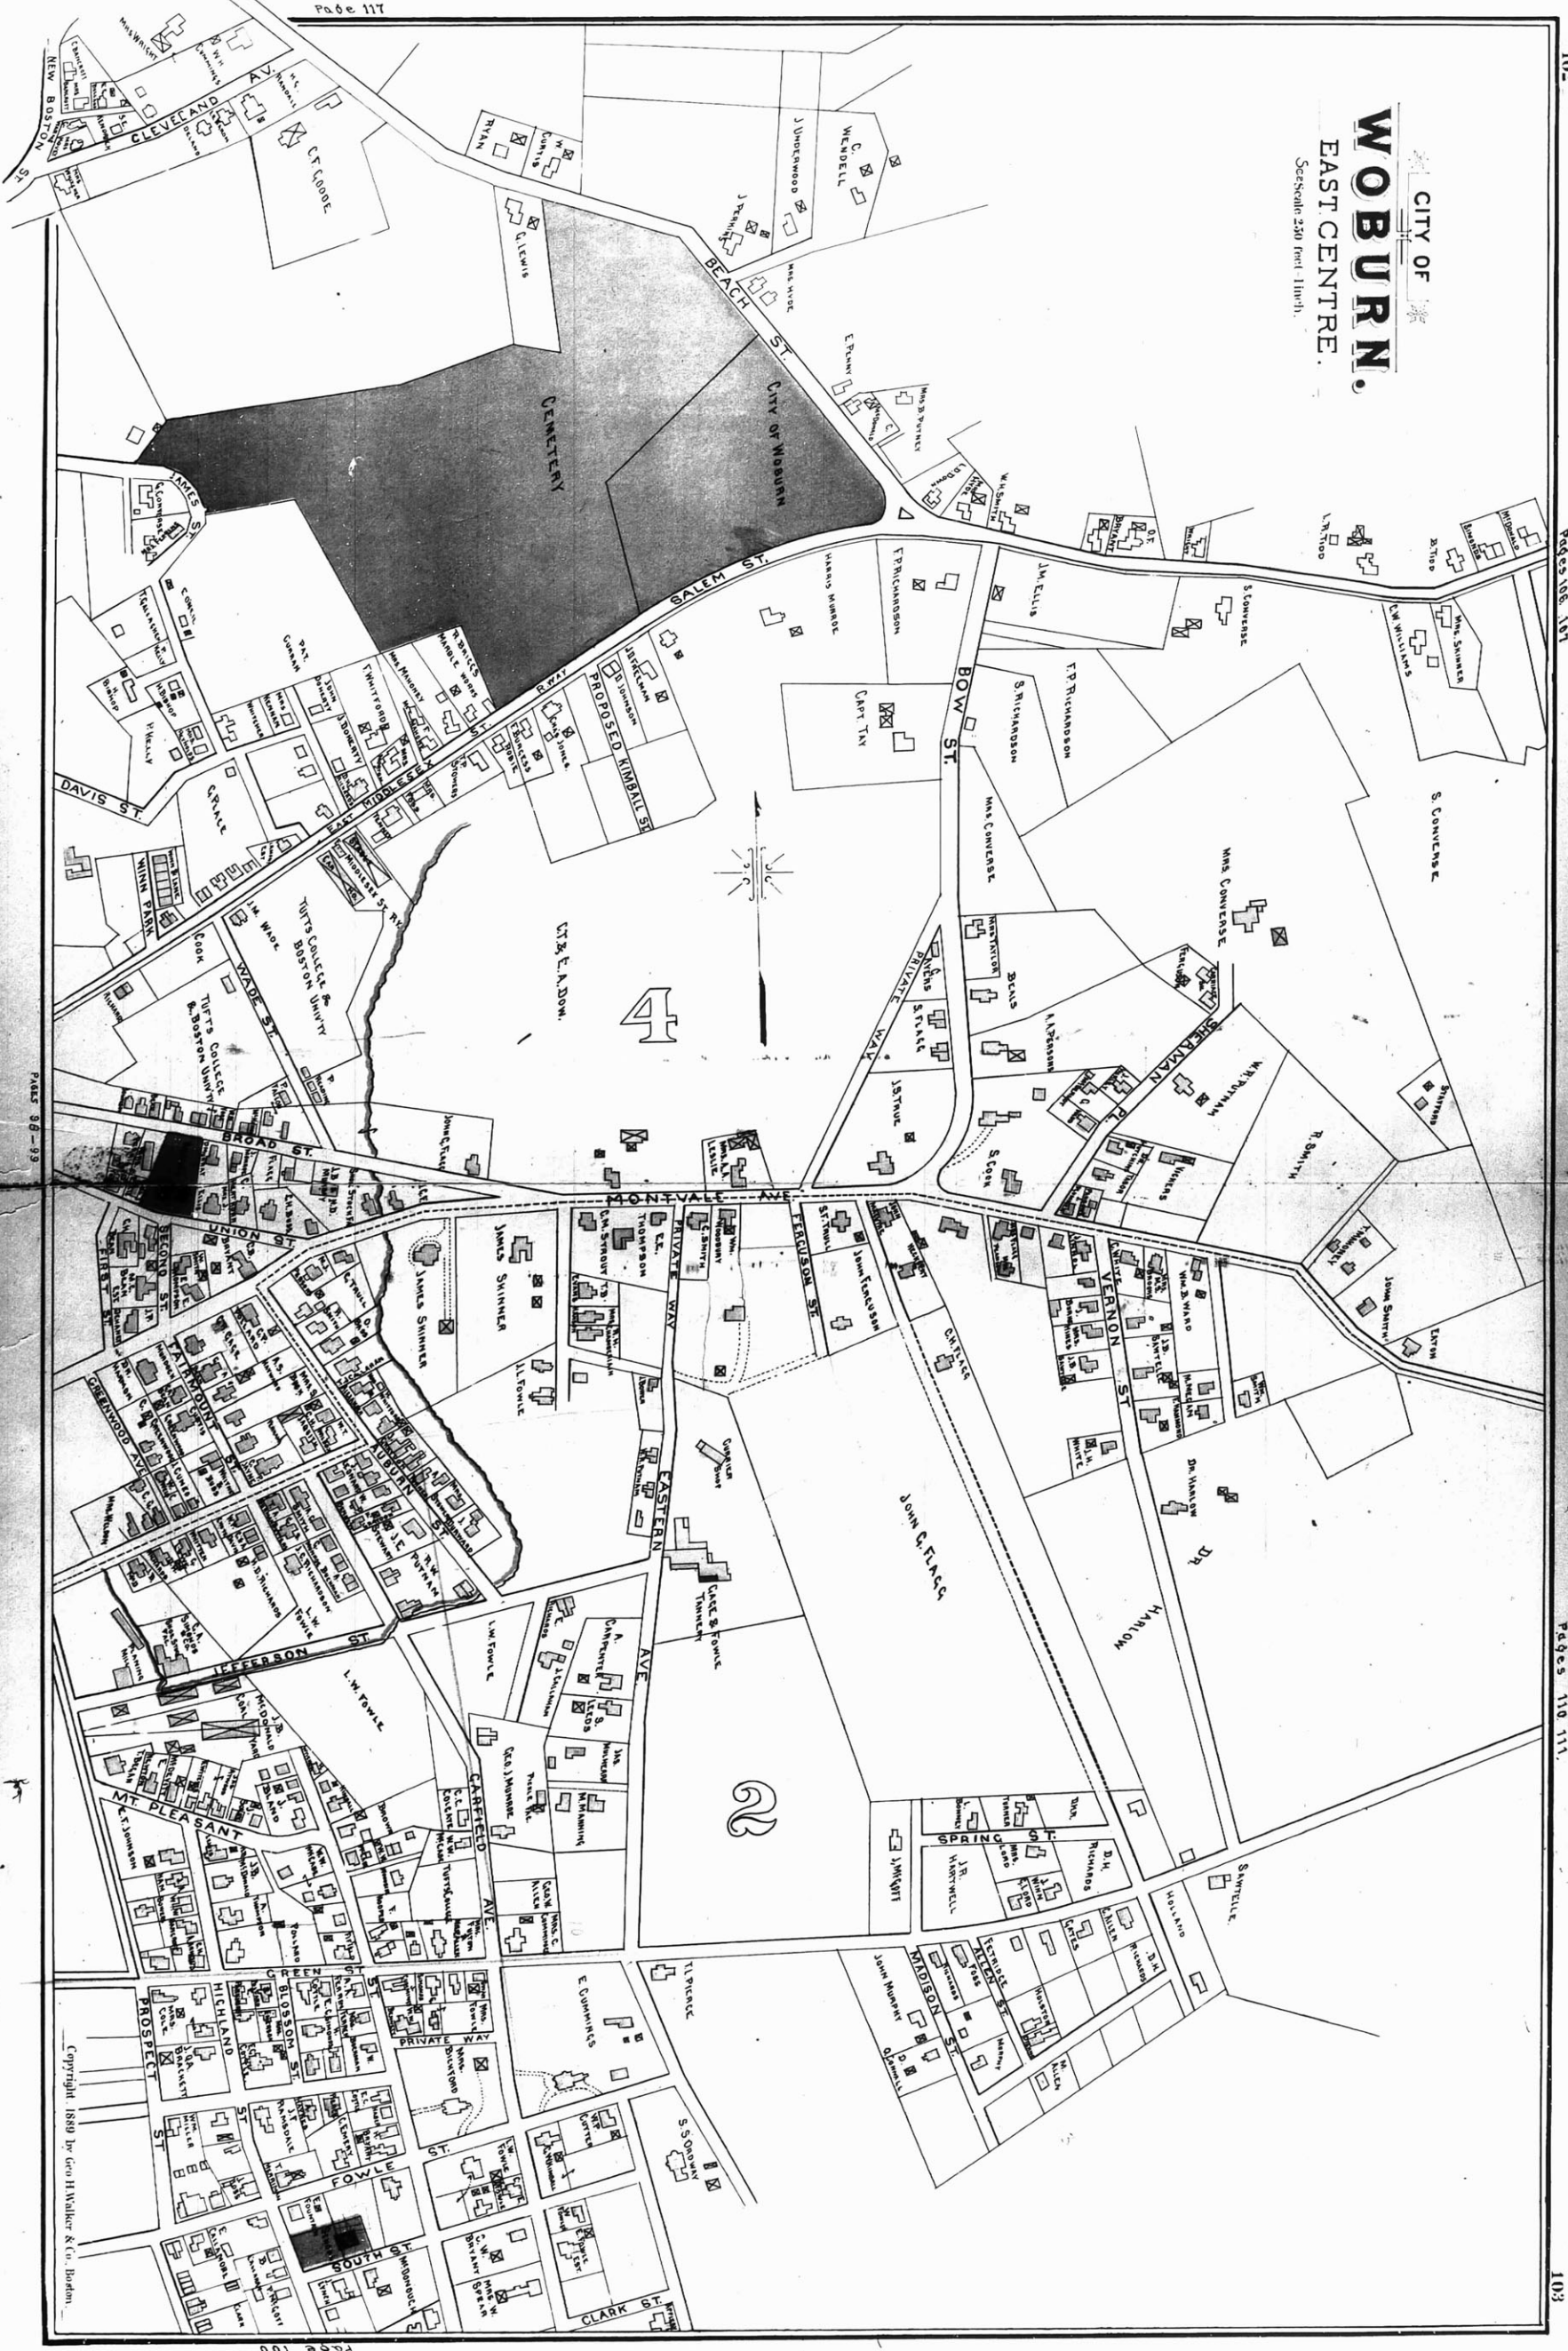

CITY OF
WOBURN.
 EAST CENTRE.
 Scale 250 feet 1 inch.

Page 117

PAGE 98-99

Copyright 1889 by Geo. H. Walker & Co. Boston.

Page 100