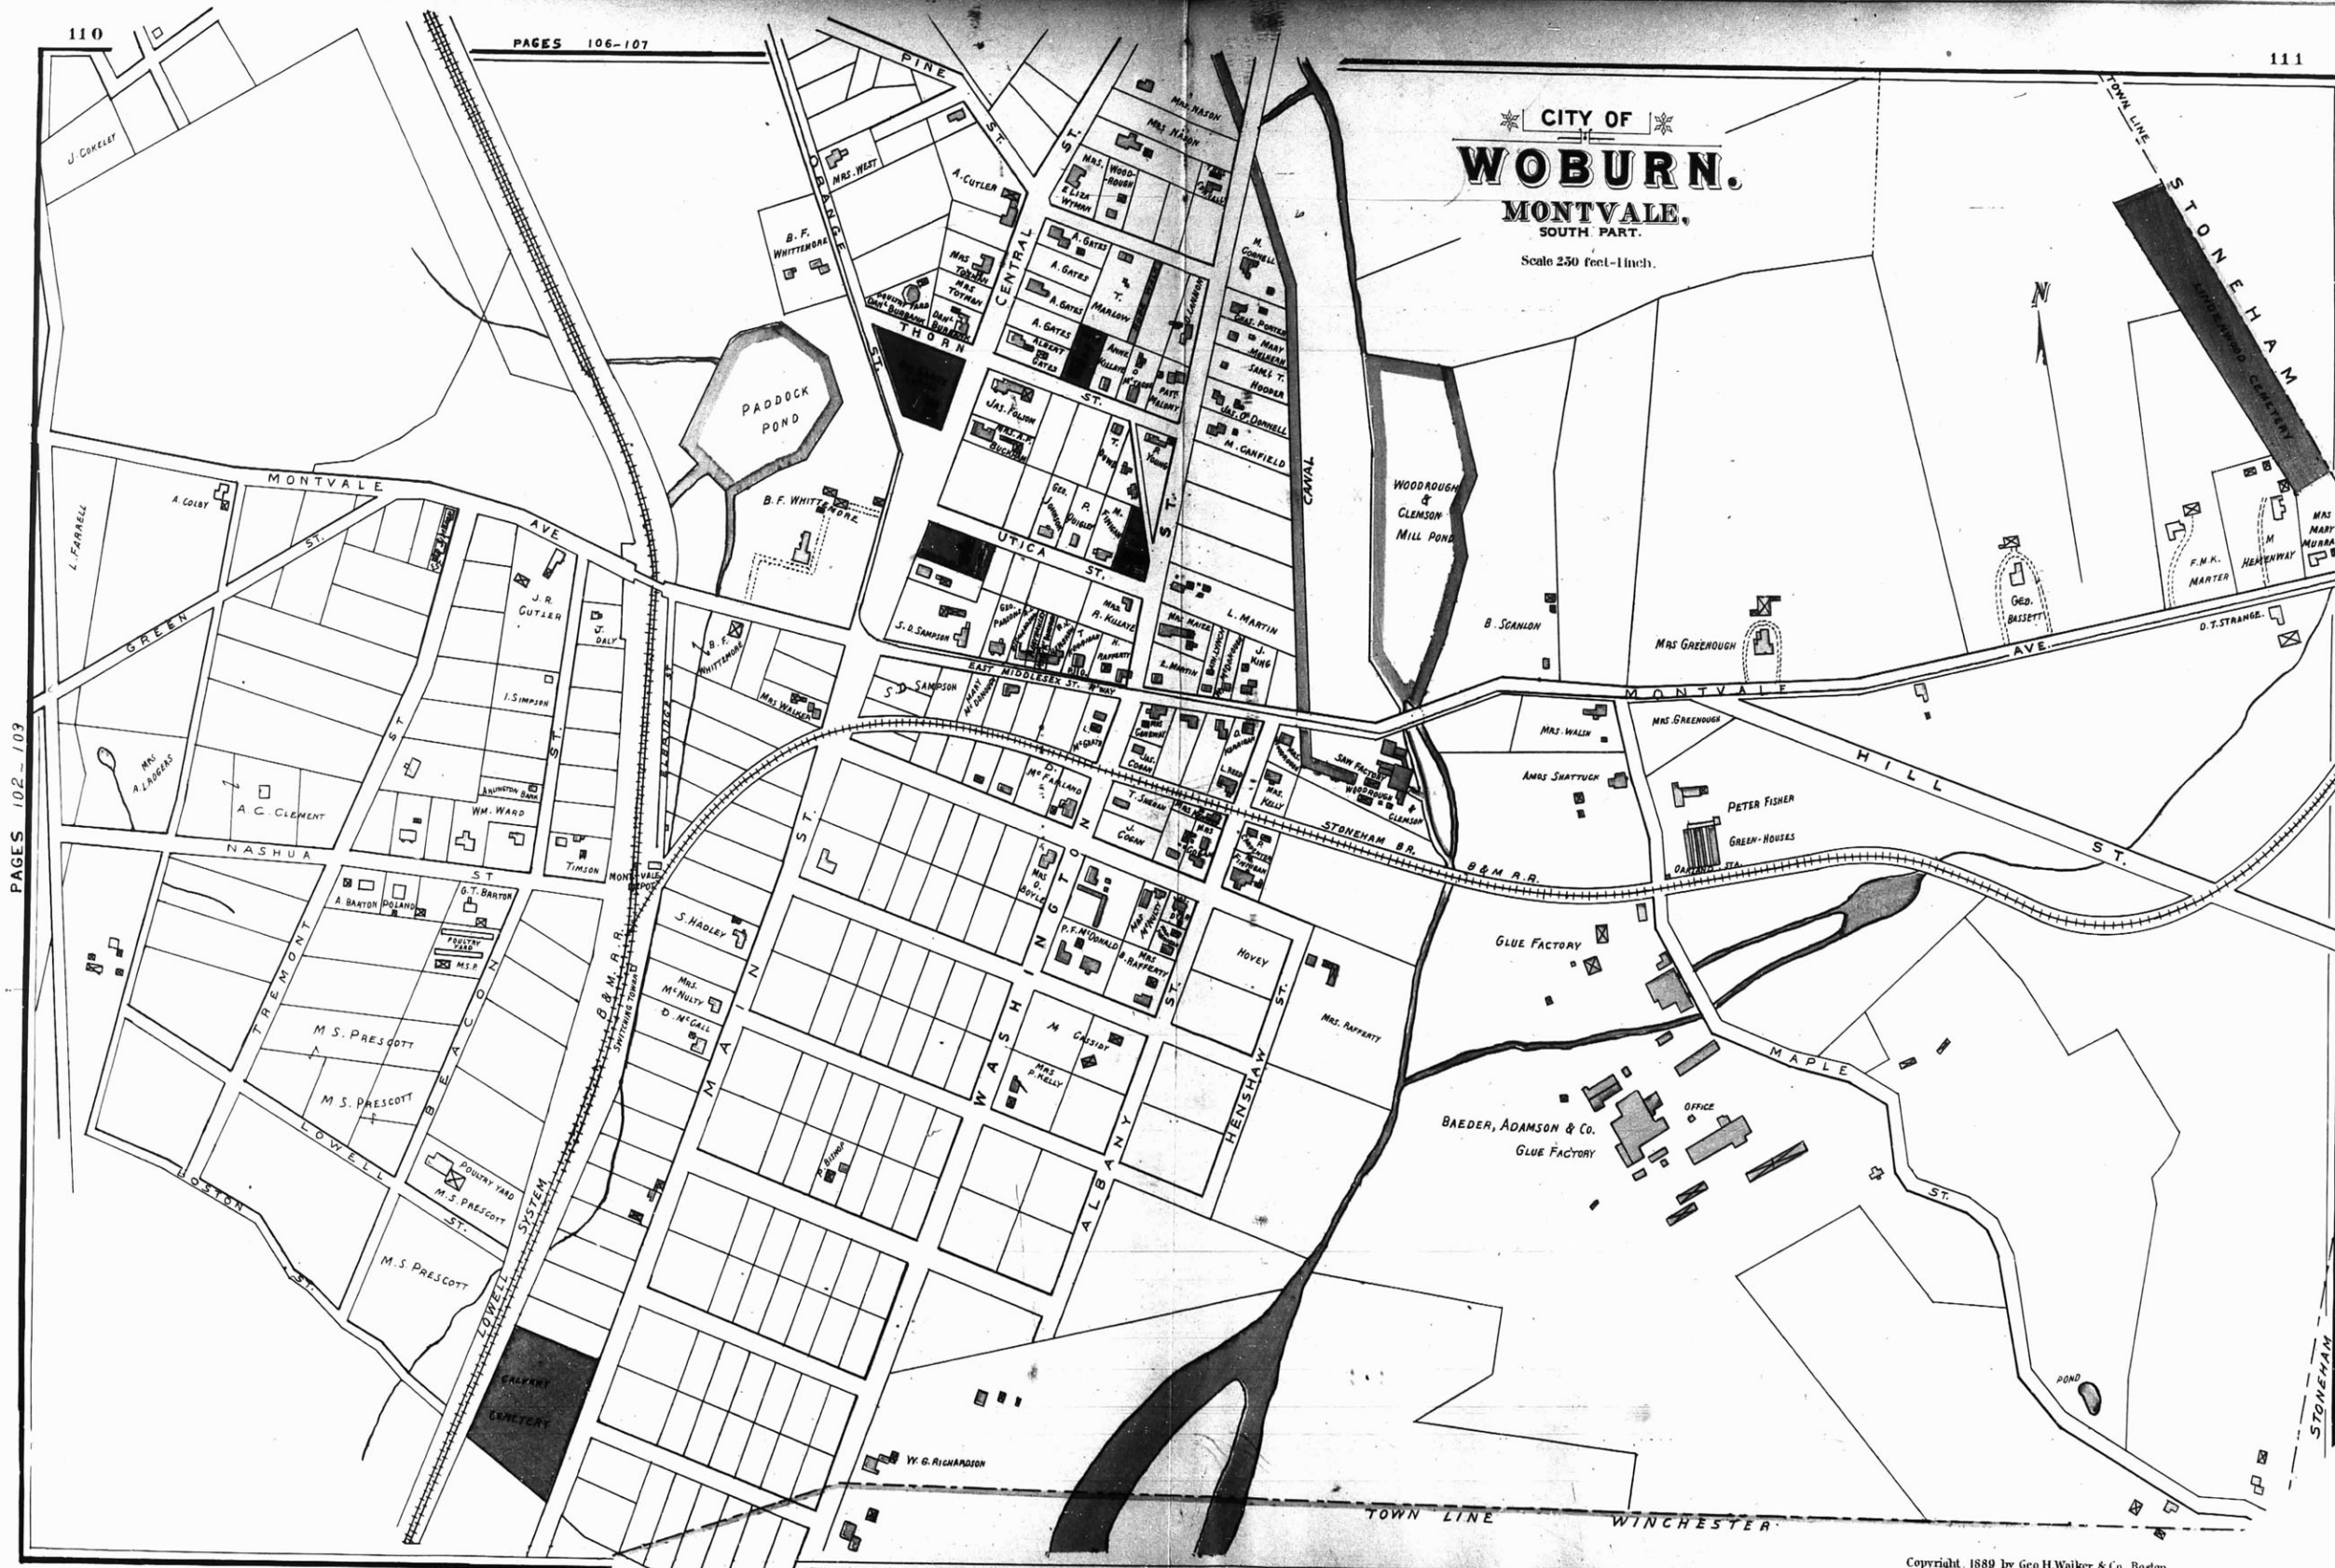

# CITY OF WOBURN. MONTVALE, SOUTH PART.

Scale 250 feet=1 inch.

PAGES 102-103